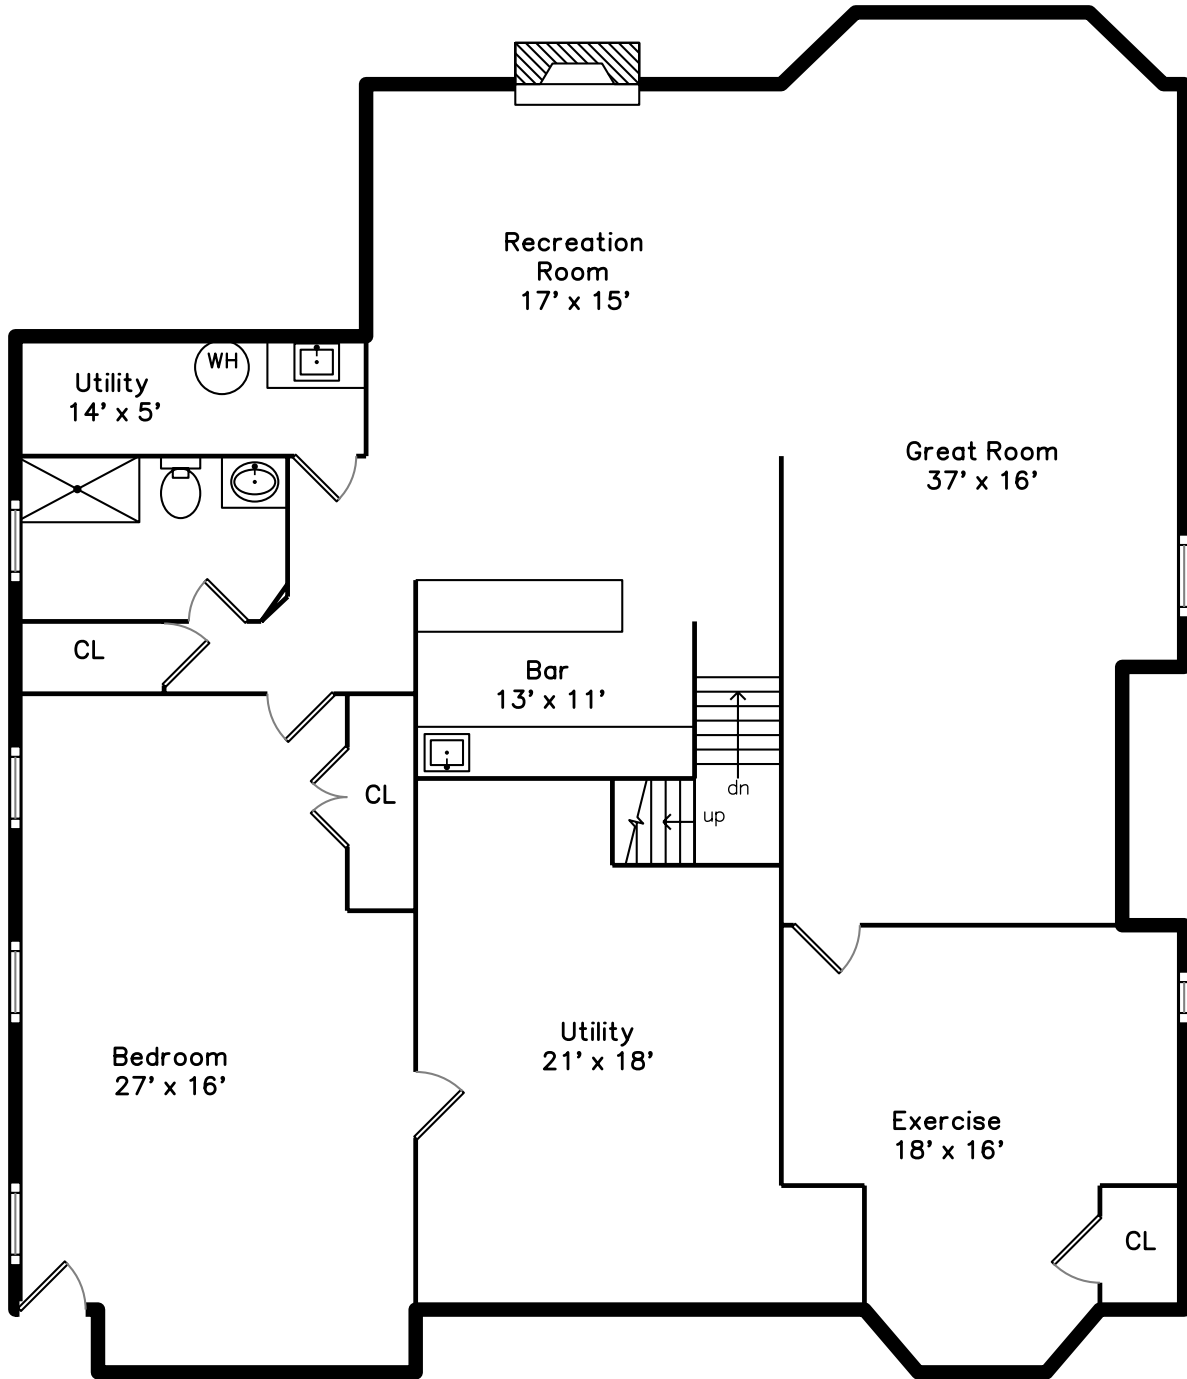

Upper

Main

Lower

**209 Keystone Avenue
River Forest, IL 60305**

PicturePlan by  vis-home

Measurements may not be 100% accurate.
Floor plans are provided for convenience only.
Room sizes are not used to calculate area.

Upper

Main

Lower

3D View – TopDown

3D View – TopDown

3D View – TopDown