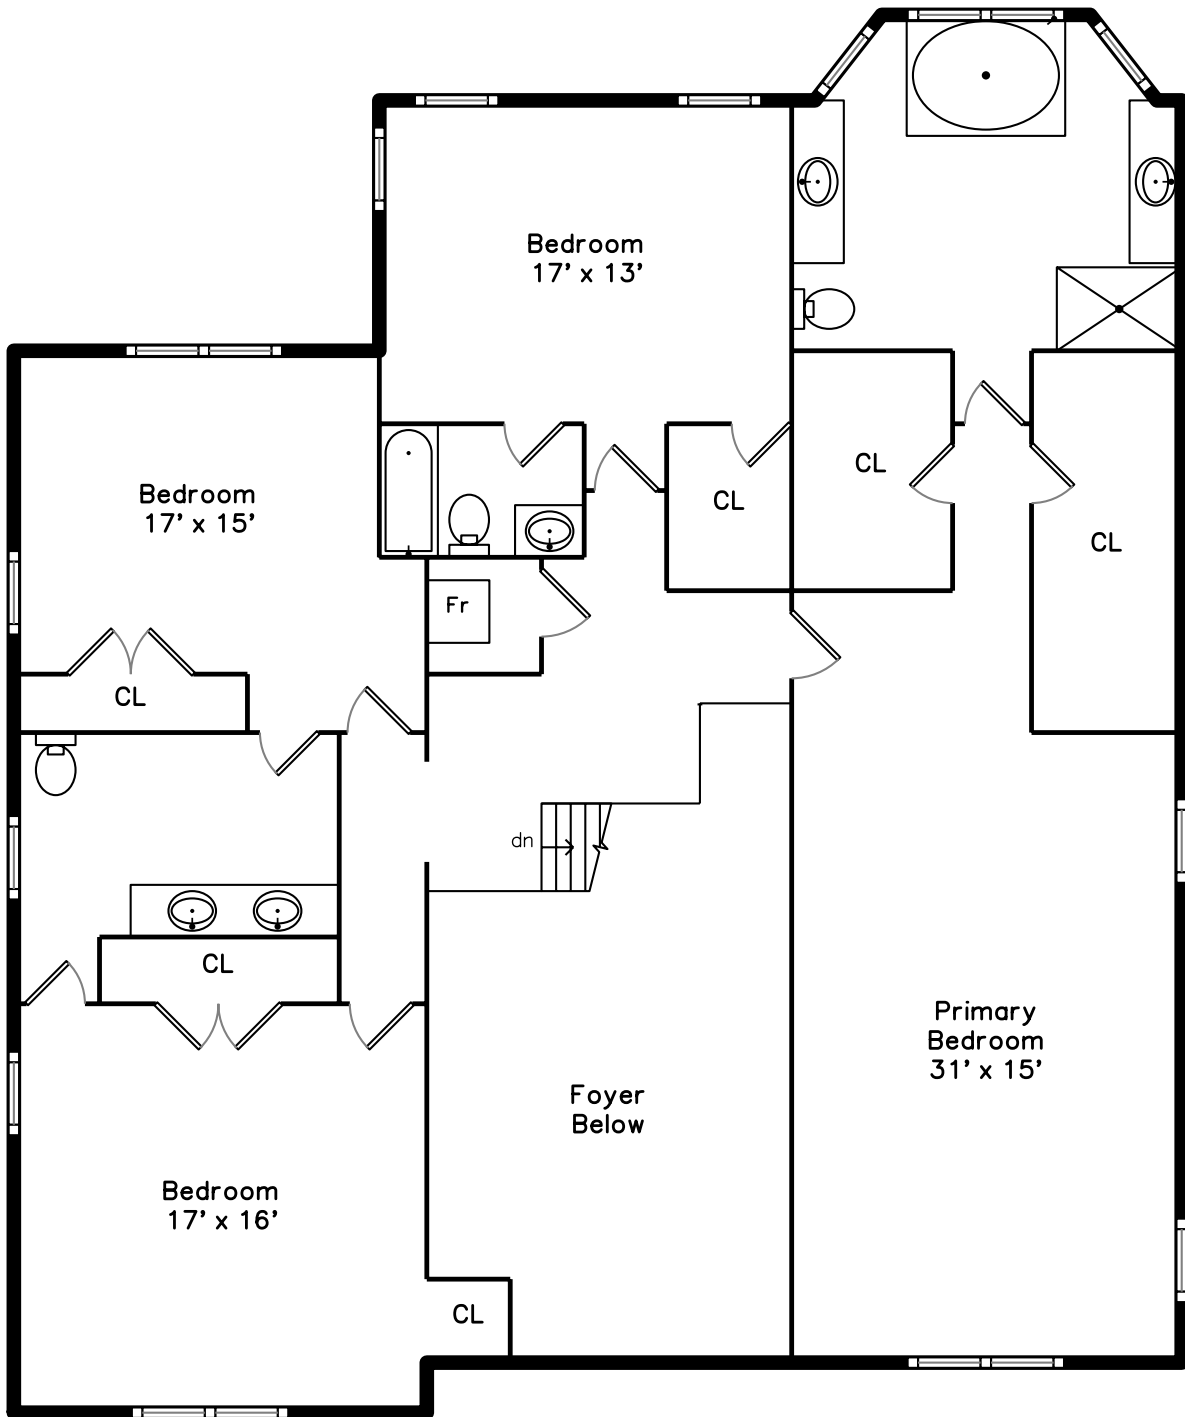

Upper

Main

Lower

**209 Keystone Avenue
River Forest, IL 60305**

PicturePlan by  vis-home

Measurements may not be 100% accurate.
Floor plans are provided for convenience only.
Room sizes are not used to calculate area.

Upper

Main

Lower

3D View – TopDown

3D View – TopDown

3D View – TopDown