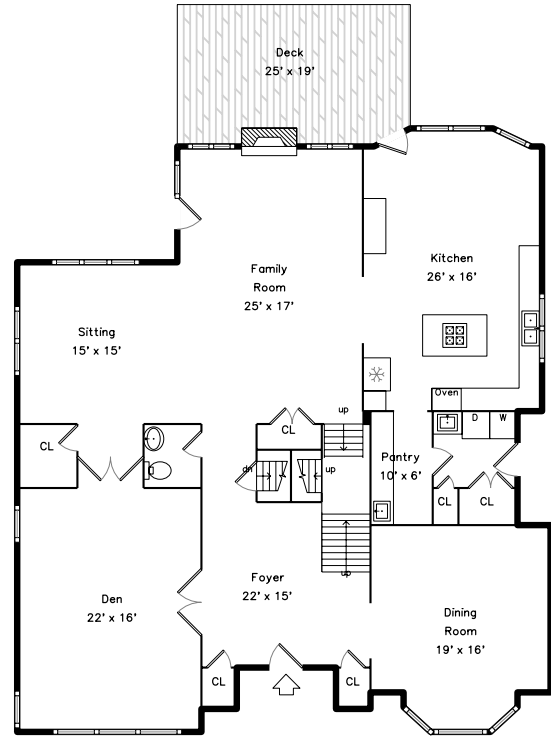

Upper

Main

Lower

**209 Keystone Avenue
River Forest, IL 60305**

PicturePlan by  vis-home

Measurements may not be 100% accurate.
Floor plans are provided for convenience only.
Room sizes are not used to calculate area.

Upper

Main

Lower

3D View – TopDown

3D View – TopDown

3D View – TopDown