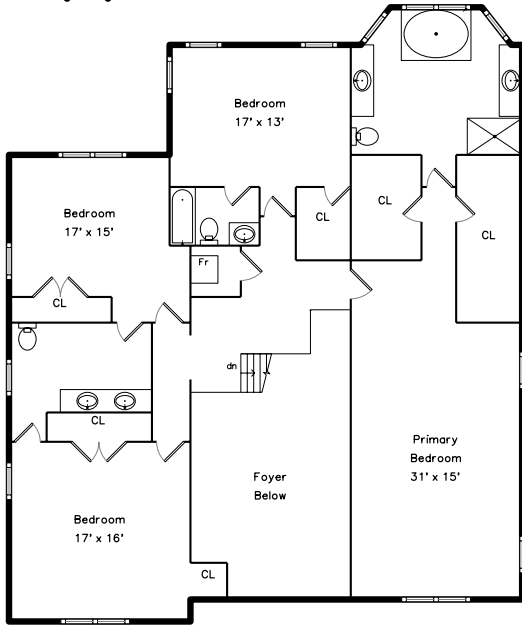

Upper

Main

Lower

**209 Keystone Avenue
River Forest, IL 60305**

PicturePlan by  vis-home

Measurements may not be 100% accurate.
Floor plans are provided for convenience only.
Room sizes are not used to calculate area.

Upper

Main

Lower

3D View – TopDown

3D View – TopDown

3D View – TopDown