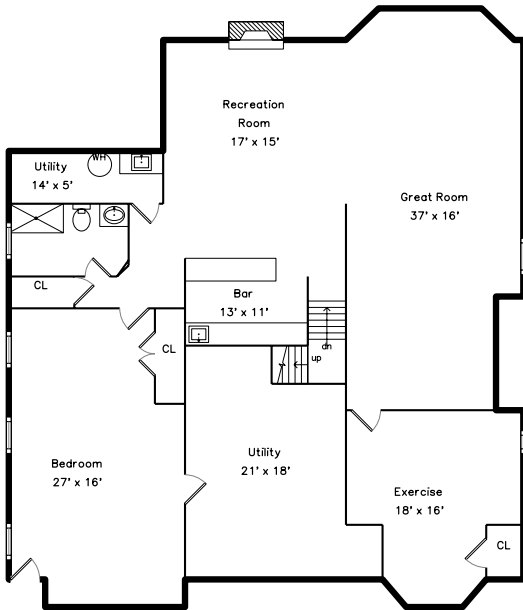

Upper

Main

Lower

**209 Keystone Avenue
River Forest, IL 60305**

PicturePlan by  vis-home

Measurements may not be 100% accurate.
Floor plans are provided for convenience only.
Room sizes are not used to calculate area.

Upper

Main

Lower

3D View – TopDown

3D View – TopDown

3D View – TopDown