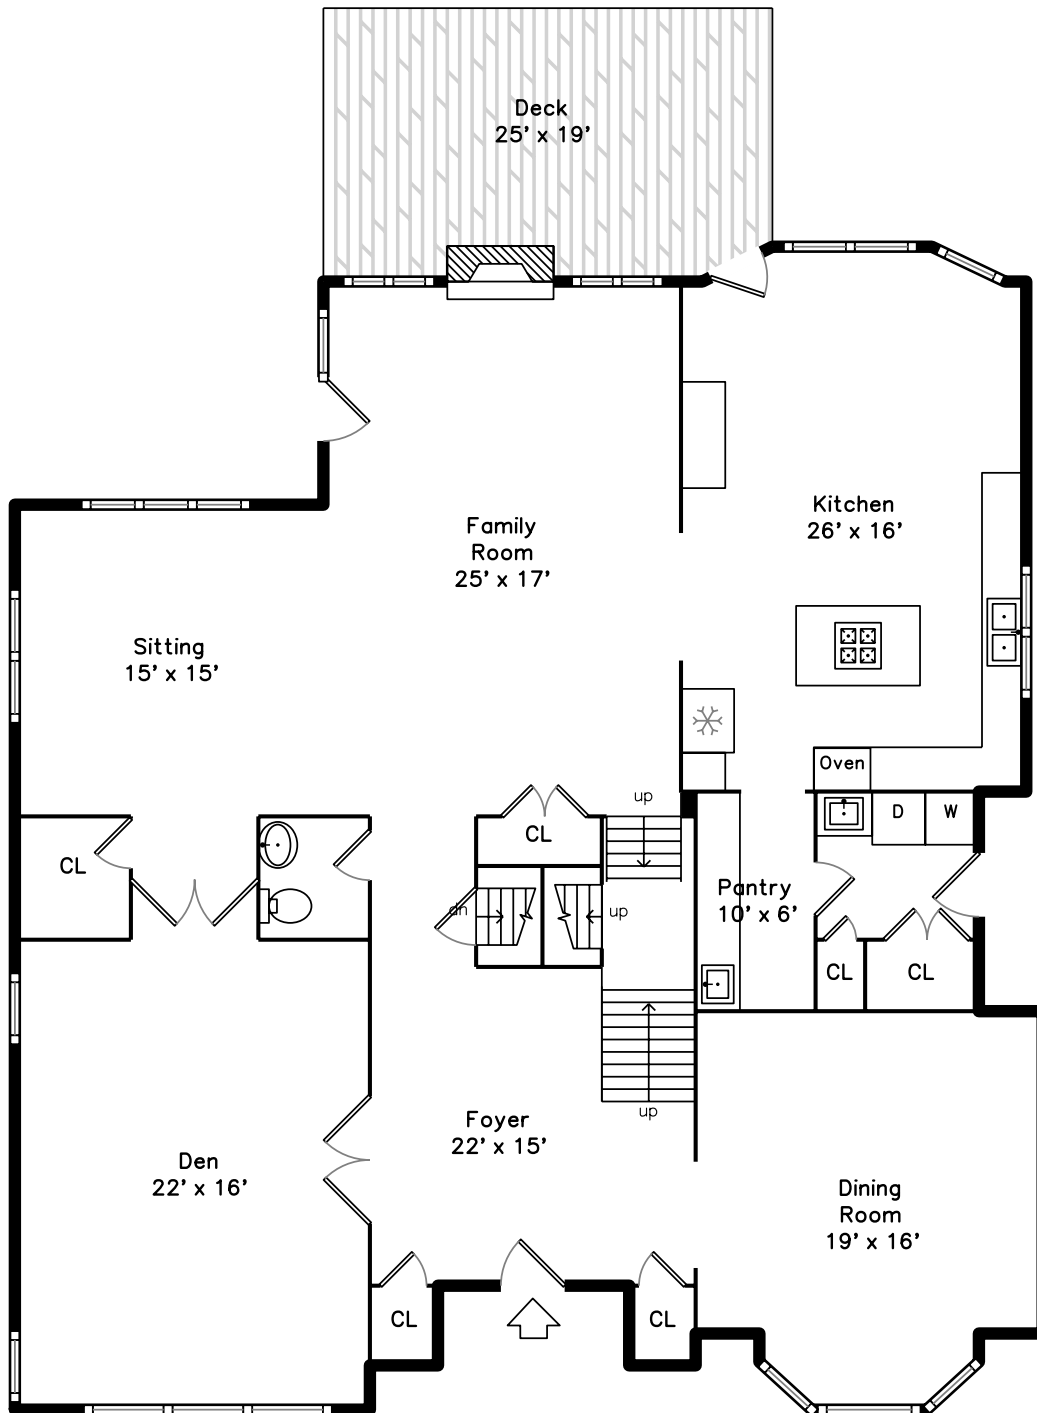

Upper

Main

Lower

**209 Keystone Avenue
River Forest, IL 60305**

PicturePlan by  vis-home

Measurements may not be 100% accurate.
Floor plans are provided for convenience only.
Room sizes are not used to calculate area.

Upper

Main

Lower

3D View – TopDown

3D View – TopDown

3D View – TopDown