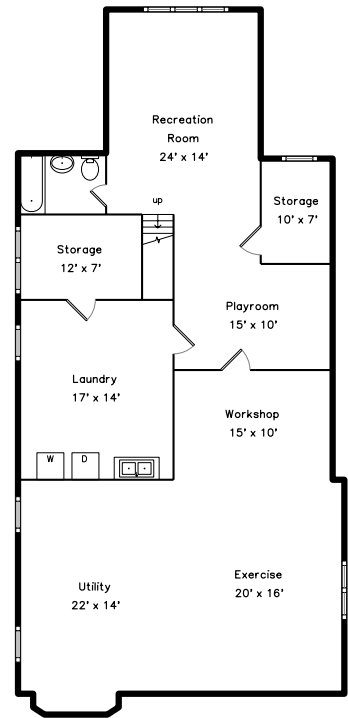

Top

Upper

Lower

Main

Coach House

175 North Taylor Avenue
Oak Park, IL 60302

PicturePlan by  vis-home

Measurements may not be 100% accurate.
Floor plans are provided for convenience only.
Room sizes are not used to calculate area.

Top

Upper

Main

Lower

Coach House

3D View – TopDown

3D View – TopDown

3D View – TopDown

3D View – TopDown

3D View – TopDown