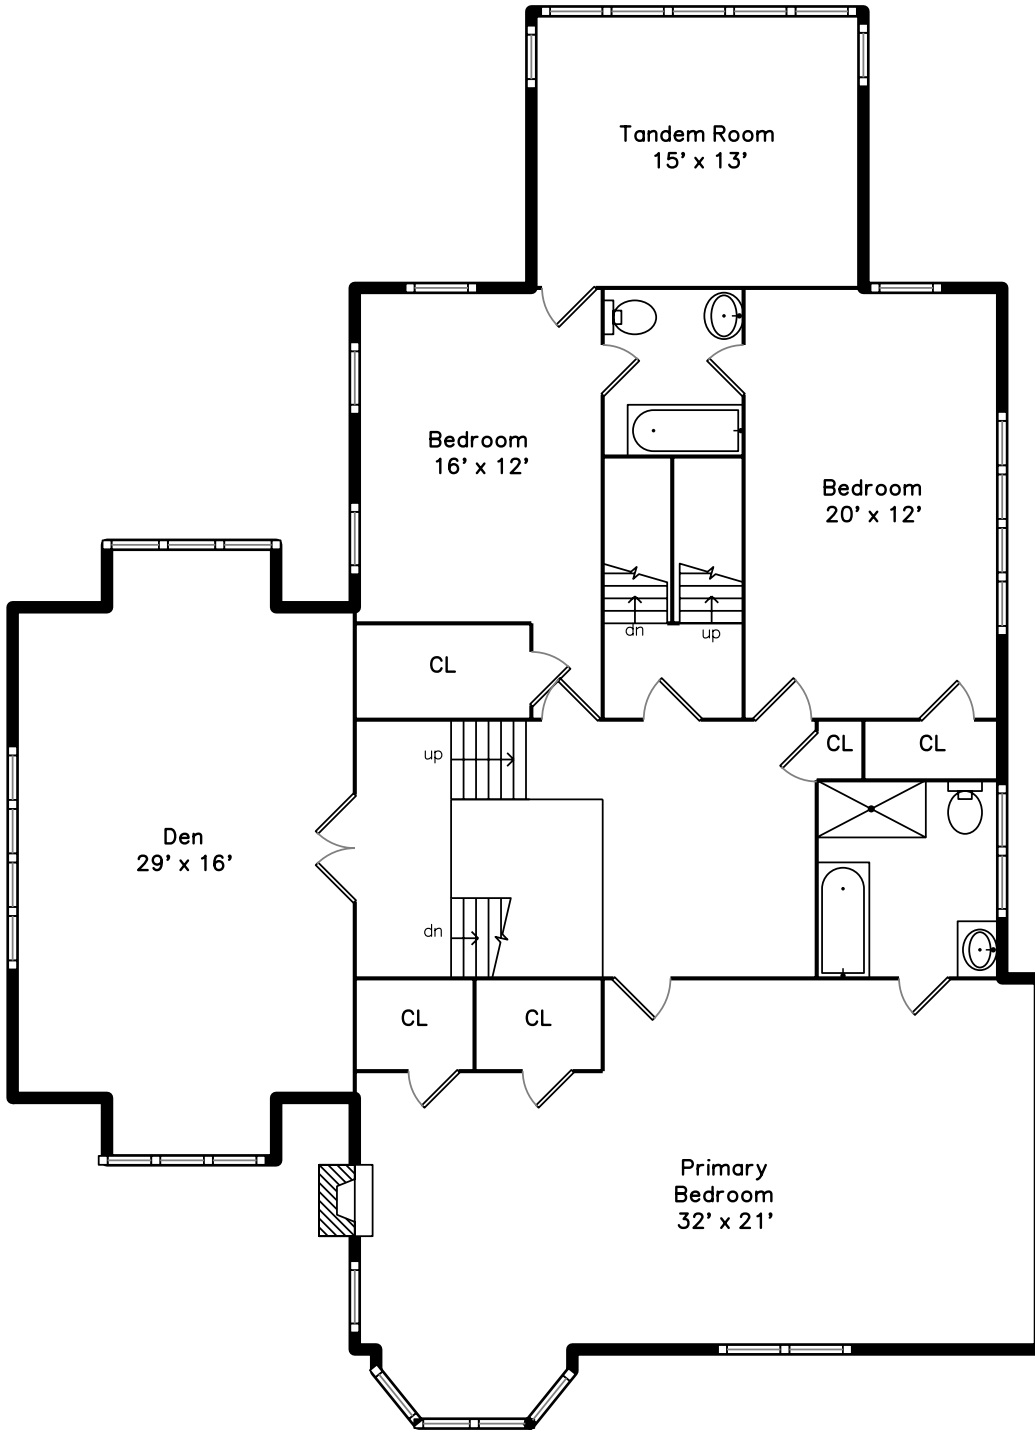

Top

Upper

Lower

Main

Coach House

175 North Taylor Avenue
Oak Park, IL 60302

PicturePlan by  vis-home

Measurements may not be 100% accurate.
Floor plans are provided for convenience only.
Room sizes are not used to calculate area.

Top

Upper

Main

Lower

Coach House

3D View – TopDown

3D View – TopDown

3D View – TopDown

3D View – TopDown

3D View – TopDown