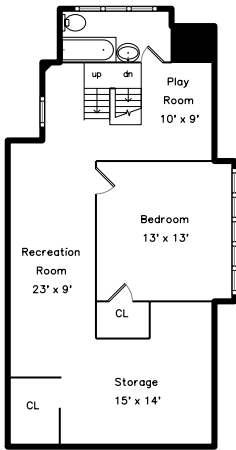

Top

Upper

Lower

Main

Coach House

175 North Taylor Avenue
Oak Park, IL 60302

PicturePlan by  vis-home

Measurements may not be 100% accurate.
Floor plans are provided for convenience only.
Room sizes are not used to calculate area.

Top

Upper

Main

Lower

Coach House

3D View – TopDown

3D View – TopDown

3D View – TopDown

3D View – TopDown

3D View – TopDown