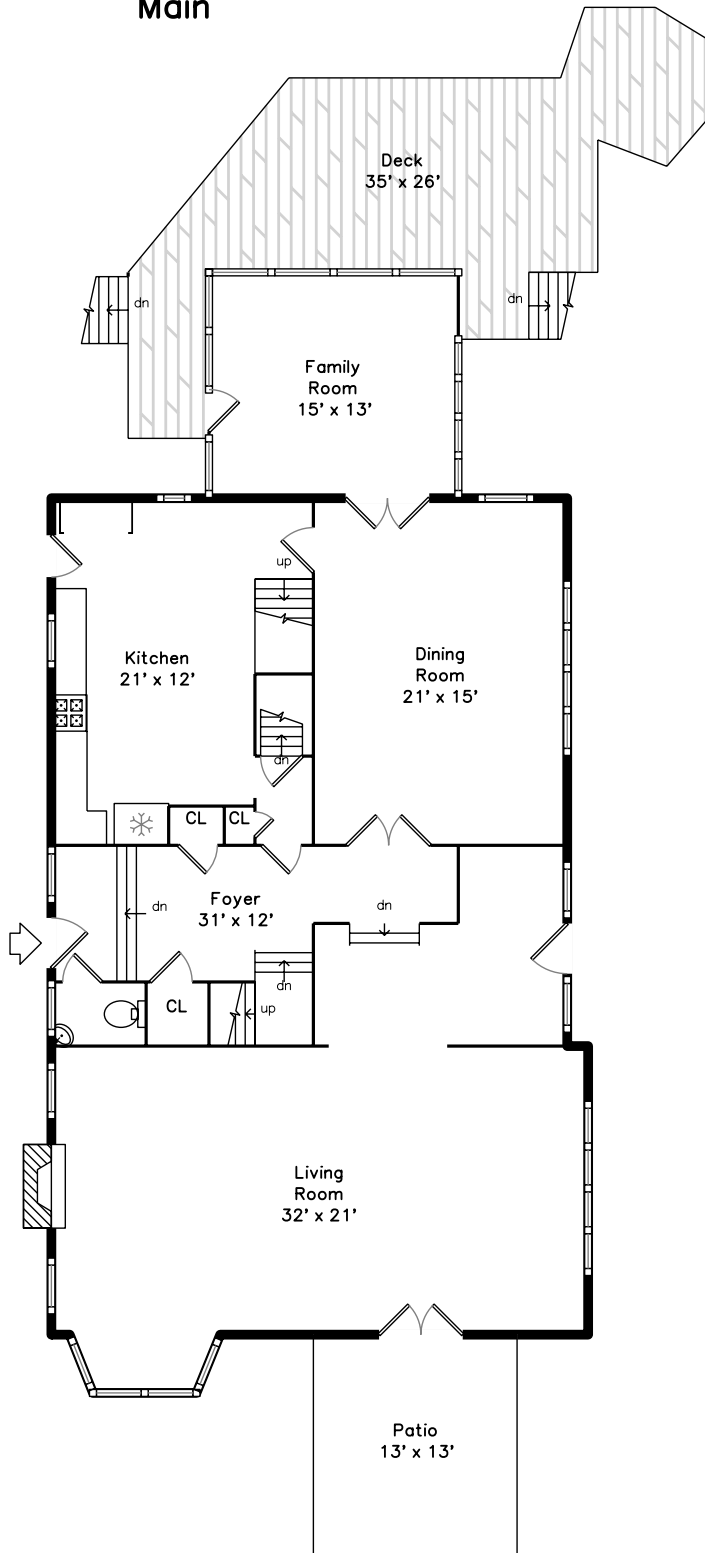

Top

Upper

Lower

Main

Coach House

175 North Taylor Avenue
Oak Park, IL 60302

PicturePlan by  vis-home

Measurements may not be 100% accurate.
Floor plans are provided for convenience only.
Room sizes are not used to calculate area.

Top

Upper

Main

Lower

Coach House

3D View – TopDown

3D View – TopDown

3D View – TopDown

3D View – TopDown

3D View – TopDown