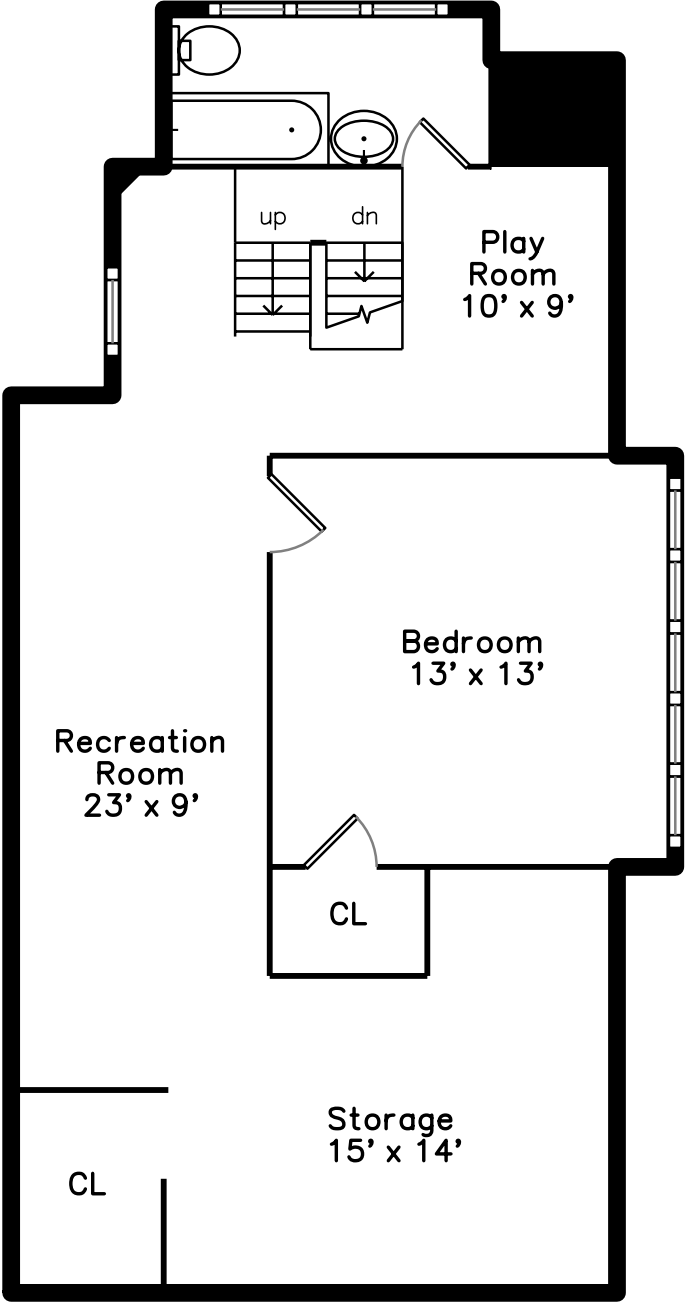

Top

Upper

Lower

Main

Coach House

175 North Taylor Avenue
Oak Park, IL 60302

PicturePlan by  vis-home

Measurements may not be 100% accurate.
Floor plans are provided for convenience only.
Room sizes are not used to calculate area.

Top

Upper

Main

Lower

Coach House

3D View – TopDown

3D View – TopDown

3D View – TopDown

3D View – TopDown

3D View – TopDown