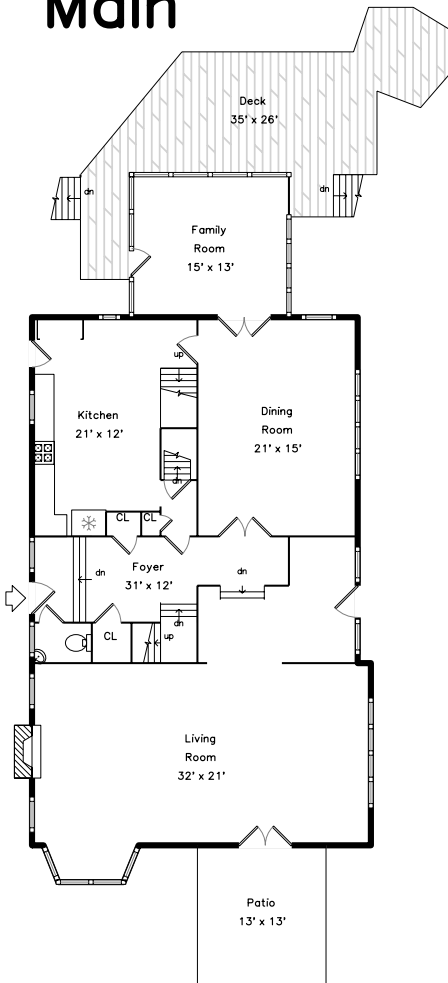

Top

Upper

Lower

Main

Coach House

175 North Taylor Avenue
Oak Park, IL 60302

PicturePlan by  vis-home

Measurements may not be 100% accurate.
Floor plans are provided for convenience only.
Room sizes are not used to calculate area.

Top

Upper

Main

Lower

Coach House

3D View – TopDown

3D View – TopDown

3D View – TopDown

3D View – TopDown

3D View – TopDown