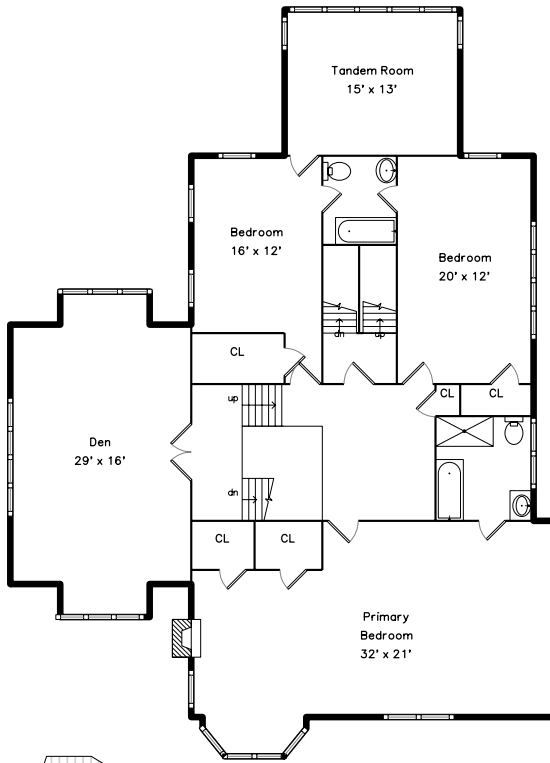

Top

Upper

Lower

Main

Coach House

175 North Taylor Avenue
Oak Park, IL 60302

PicturePlan by  vis-home

Measurements may not be 100% accurate.
Floor plans are provided for convenience only.
Room sizes are not used to calculate area.

Top

Upper

Main

Lower

Coach House

3D View – TopDown

3D View – TopDown

3D View – TopDown

3D View – TopDown

3D View – TopDown