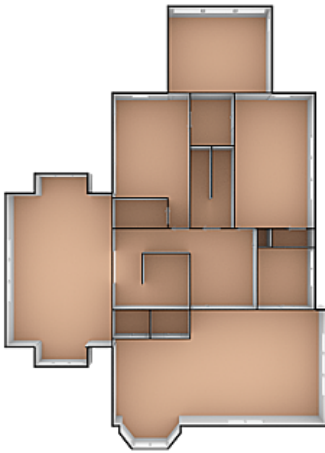

Top

Upper

Lower

Main

Coach House

175 North Taylor Avenue
Oak Park, IL 60302

PicturePlan by  vis-home

Measurements may not be 100% accurate.
Floor plans are provided for convenience only.
Room sizes are not used to calculate area.

Top

Upper

Main

Lower

Coach House

3D View – TopDown

3D View – TopDown

3D View – TopDown

3D View – TopDown

3D View – TopDown