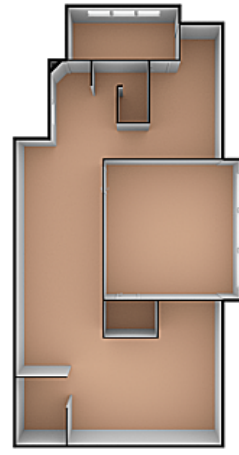

Top

Upper

Lower

Main

Coach House

175 North Taylor Avenue
Oak Park, IL 60302

PicturePlan by  vis-home

Measurements may not be 100% accurate.
Floor plans are provided for convenience only.
Room sizes are not used to calculate area.

Top

Upper

Main

Lower

Coach House

3D View – TopDown

3D View – TopDown

3D View – TopDown

3D View – TopDown

3D View – TopDown