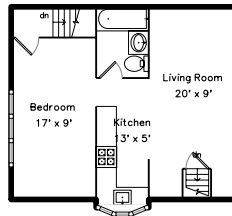

Top

Upper

Lower

Main

Coach House

175 North Taylor Avenue
Oak Park, IL 60302

PicturePlan by  vis-home

Measurements may not be 100% accurate.
Floor plans are provided for convenience only.
Room sizes are not used to calculate area.

Top

Upper

Main

Lower

Coach House

3D View – TopDown

3D View – TopDown

3D View – TopDown

3D View – TopDown

3D View – TopDown