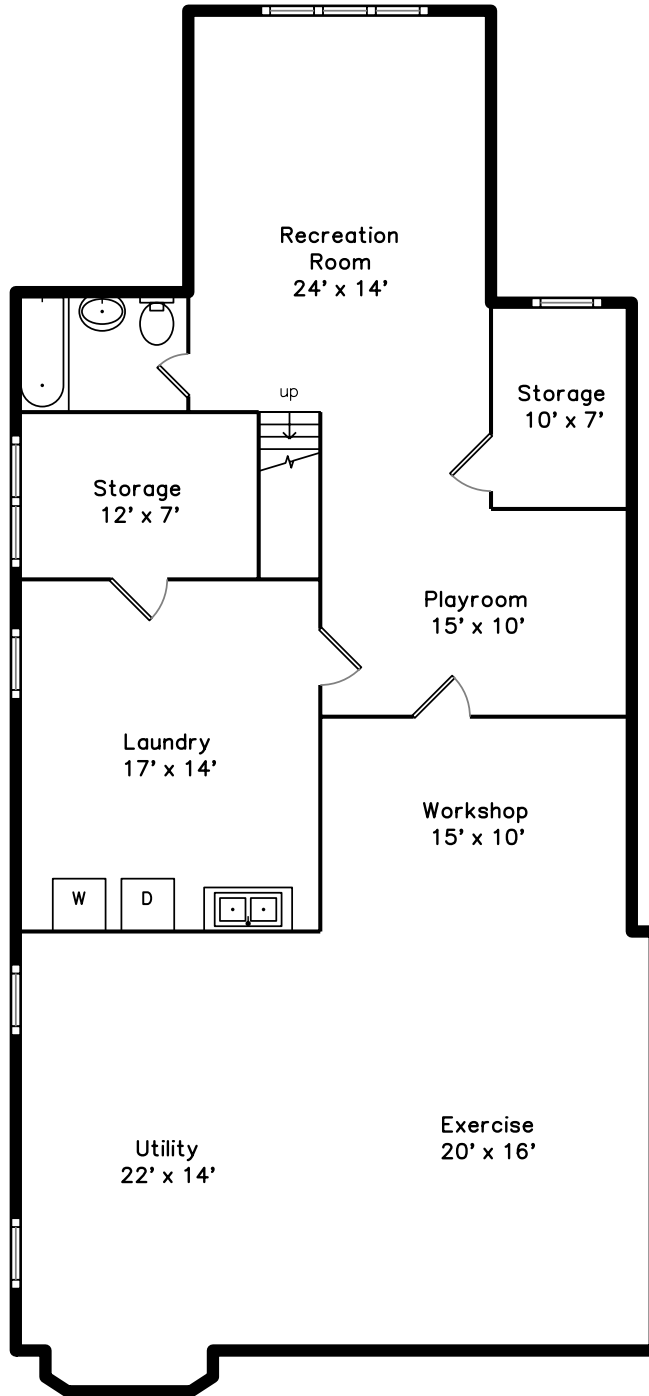

Top

Upper

Lower

Main

Coach House

175 North Taylor Avenue
Oak Park, IL 60302

PicturePlan by  vis-home

Measurements may not be 100% accurate.
Floor plans are provided for convenience only.
Room sizes are not used to calculate area.

Top

Upper

Main

Lower

Coach House

3D View – TopDown

3D View – TopDown

3D View – TopDown

3D View – TopDown

3D View – TopDown