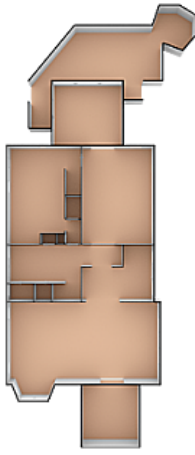

Top

Upper

Lower

Main

Coach House

175 North Taylor Avenue
Oak Park, IL 60302

PicturePlan by  vis-home

Measurements may not be 100% accurate.
Floor plans are provided for convenience only.
Room sizes are not used to calculate area.

Top

Upper

Main

Lower

Coach House

3D View – TopDown

3D View – TopDown

3D View – TopDown

3D View – TopDown

3D View – TopDown