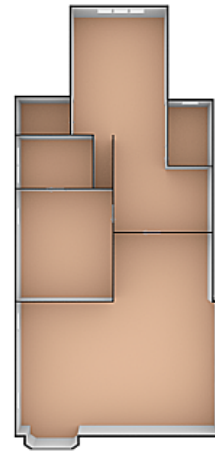

Top

Upper

Lower

Main

Coach House

175 North Taylor Avenue
Oak Park, IL 60302

PicturePlan by  vis-home

Measurements may not be 100% accurate.
Floor plans are provided for convenience only.
Room sizes are not used to calculate area.

Top

Upper

Main

Lower

Coach House

3D View – TopDown

3D View – TopDown

3D View – TopDown

3D View – TopDown

3D View – TopDown