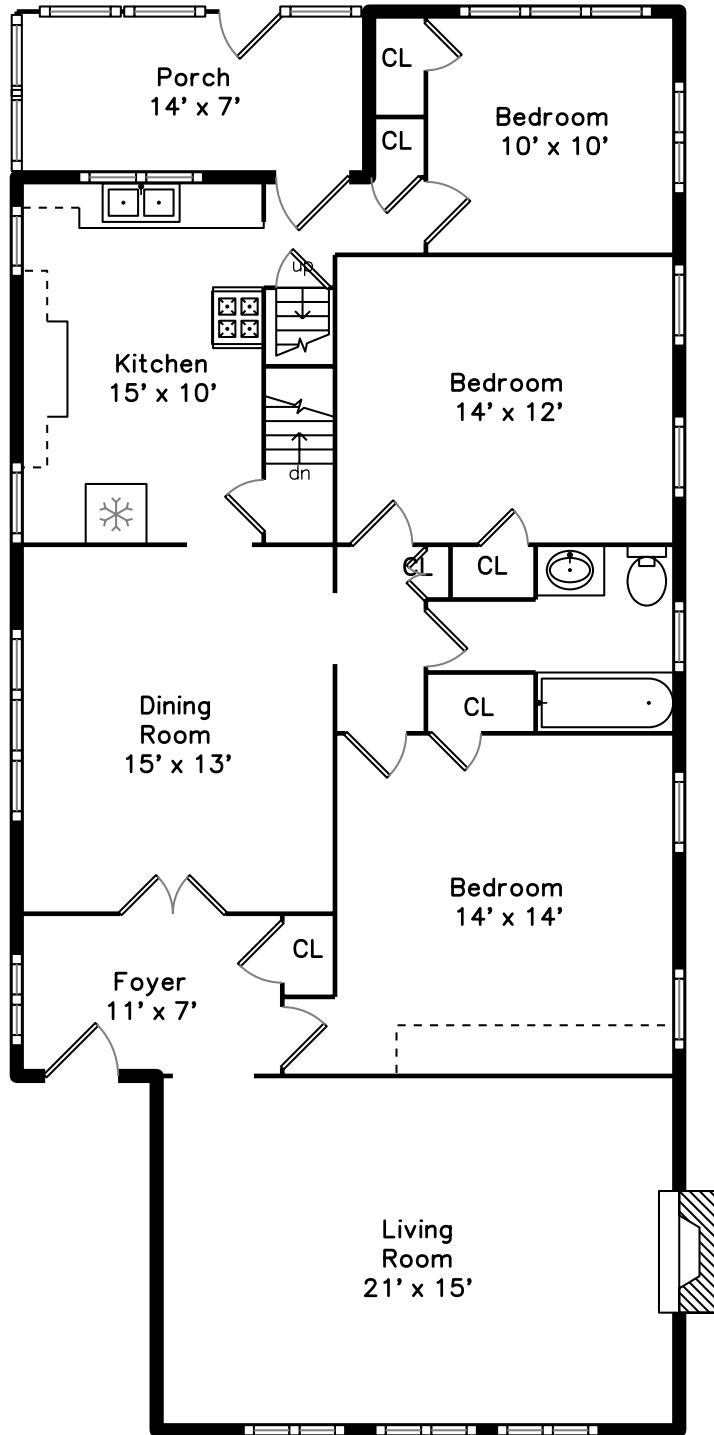

Upper

Main

Lower

1219 Rossell Avenue
Oak Park, IL 60302

PicturePlan by  vis-home

Measurements may not be 100% accurate.
Floor plans are provided for convenience only.
Room sizes are not used to calculate area.

Upper

Unfinished Attic
57' x 21'

Main

Lower

Outside

Outside

Outside

Outside

Outside

Outside

Outside

Foyer

Living Room

Living Room

Living Room

Dining Room

Dining Room

Dining Room

Kitchen

Kitchen

Kitchen

Bedroom

Bedroom

Office