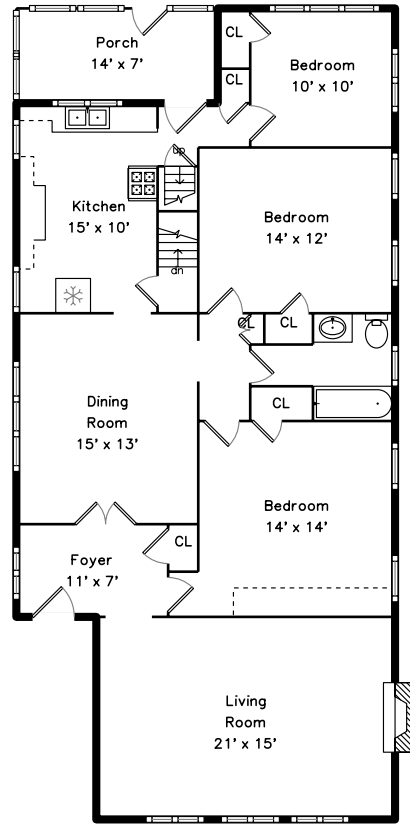

Upper

Main

Lower

1219 Rossell Avenue
Oak Park, IL 60302

PicturePlan by  vis-home

Measurements may not be 100% accurate.
Floor plans are provided for convenience only.
Room sizes are not used to calculate area.

Upper

Unfinished Attic
57' x 21'

Main

Lower

Outside

Outside

Outside

Outside

Outside

Outside

Outside

Foyer

Living Room

Living Room

Living Room

Dining Room

Dining Room

Dining Room

Kitchen

Kitchen

Kitchen

Bedroom

Bedroom

Office