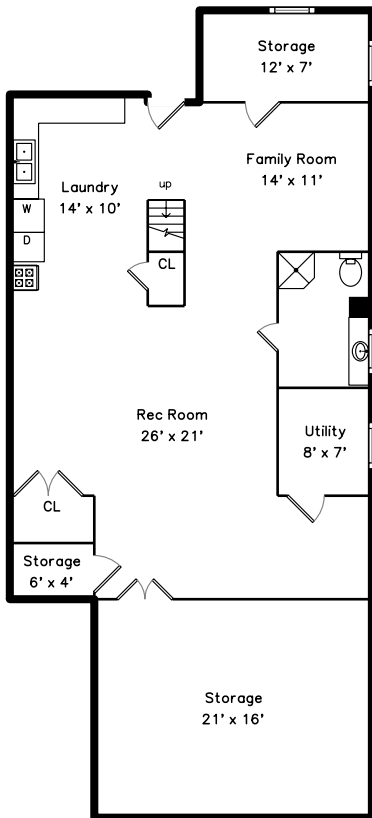

Upper

Main

Lower

1219 Rossell Avenue
Oak Park, IL 60302

PicturePlan by  vis-home

Measurements may not be 100% accurate.
Floor plans are provided for convenience only.
Room sizes are not used to calculate area.

Upper

Unfinished Attic
57' x 21'

Main

Lower

Outside

Outside

Outside

Outside

Outside

Outside

Outside

Foyer

Living Room

Living Room

Living Room

Dining Room

Dining Room

Dining Room

Kitchen

Kitchen

Kitchen

Bedroom

Bedroom

Office