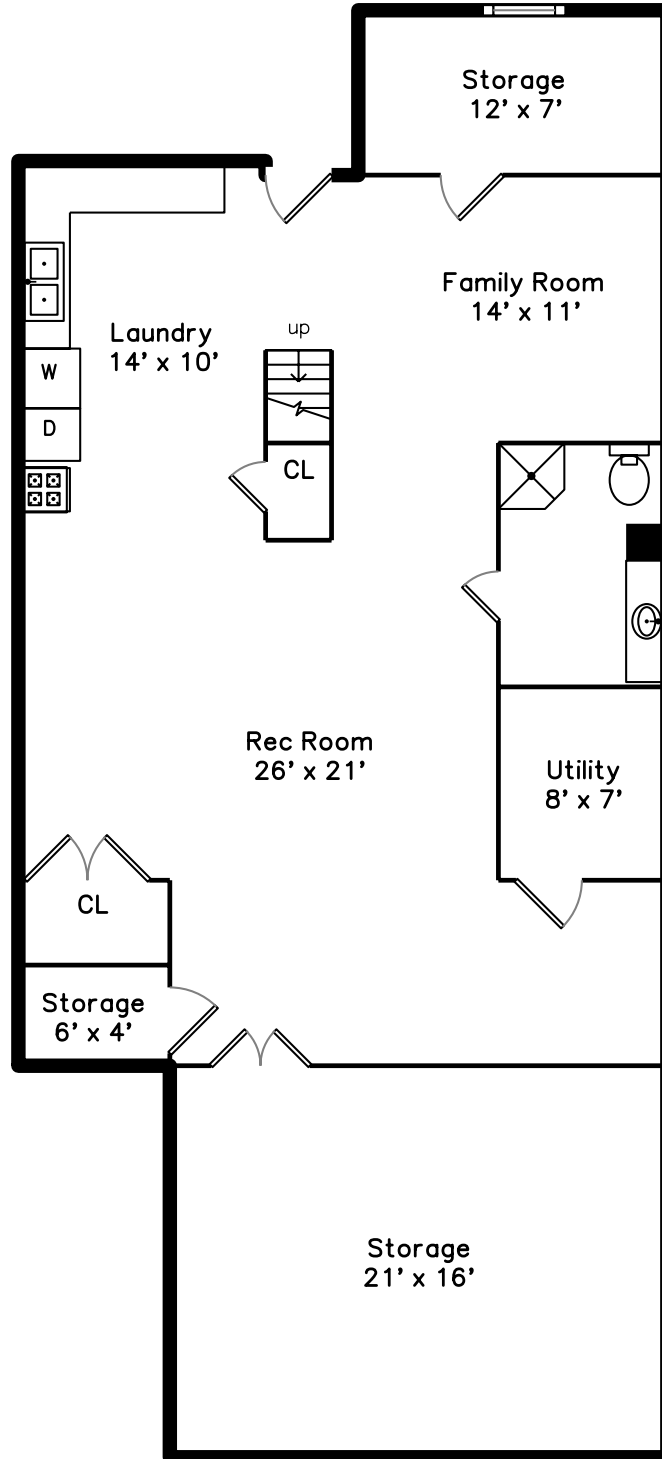

Upper

Main

Lower

1219 Rossell Avenue
Oak Park, IL 60302

PicturePlan by  vis-home

Measurements may not be 100% accurate.
Floor plans are provided for convenience only.
Room sizes are not used to calculate area.

Upper

Unfinished Attic
57' x 21'

Main

Lower

Outside

Outside

Outside

Outside

Outside

Outside

Outside

Foyer

Living Room

Living Room

Living Room

Dining Room

Dining Room

Dining Room

Kitchen

Kitchen

Kitchen

Bedroom

Bedroom

Office